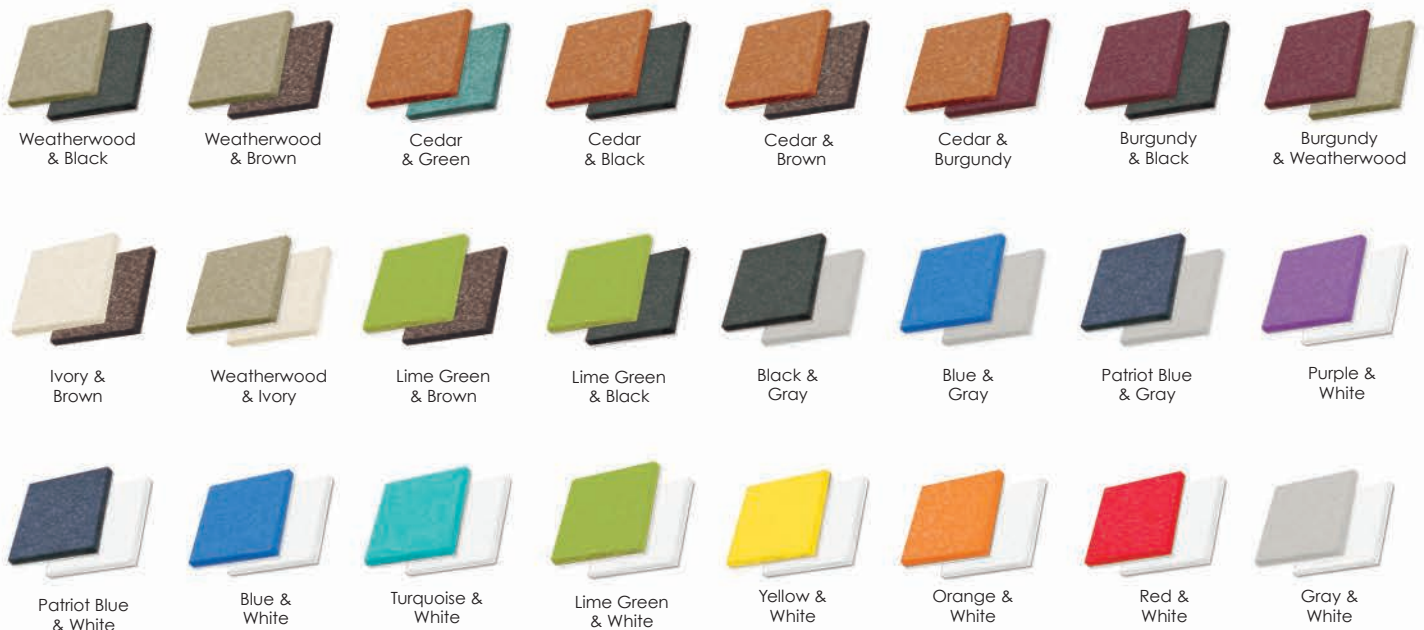

stained

Poly Furniture Colors

Leisure Lawns Collection has seventeen colorful options to choose from.

All of our products are available in all colors unless otherwise noted.

Traditional Colors

Bright Colors

Suggested Two-Tone Color Combinations

Pick and choose any color combination. Not limited to the ones shown below.

Colors are representational only and cannot be guaranteed to be exact color matched.

Poly Furniture Care